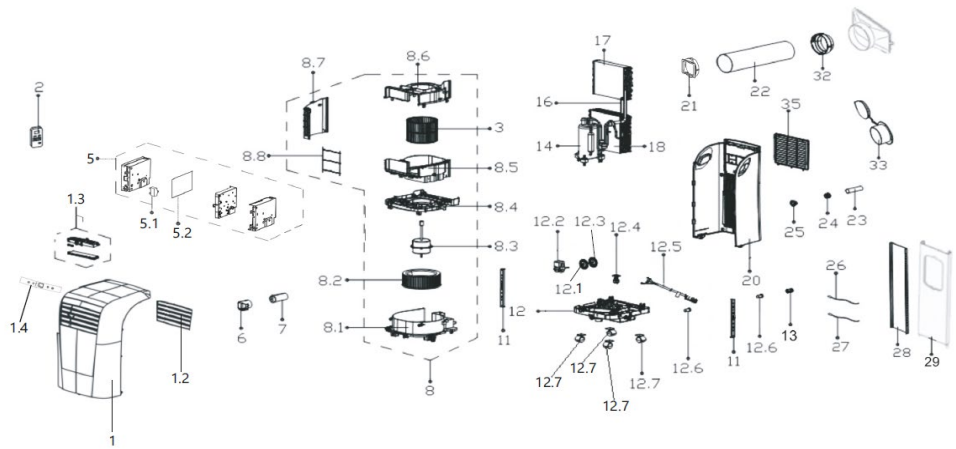

Code	Description	Position
RD0034	Evaporator FAN	8.2
RD0035	CONDENSOR FAN	0003
RD0038	Evaporator conveyor lower	8.5
RD0039	Evaporator conveyor	8.6
RD0044	Supporting bar	0011
RD0048	WATER PUMP RUNNER II	12.3
RD0050	WATER PROBE	12.4
RD0052	DRAINING DISCHARGE CAP	12.6
RD0052	DRAINING DISCHARGE CAP	0030
RD0053	Universal wheel	12.7
RD0067	Connector of Water Drain Pipe	0025
RD0170	REAR PANEL	0020
RD0244	FLEXIBLE PIPE	0022
RD0245	Connector of WALL CONVEYOR	0032
RD0246	Connctor of FLEXIBLE PIPE	0021
RD0247	PVC PIPE	0023
RD0248	SLIDE BAR EXTENSION	0028
RD0252	WALL CONVEYOR	0033
RD0313	Single phase asynchronous motor	8.3
RD0317	Shaded-pole motor	12.2
RD0326	room temperature sensor	0027
RD0328	pipe temperature sensor	0026
RD0341	Water Wheel	12.1
RD0360	Indoor air inlet grille	0035
RD0385	EVAPORATOR ASSEMBLY	0017
RD0407	REMOTE CONTROLLER	0002
RD0420	power cable	12.5
RD0566	Activated carbon filter	0029
RD0567	Activated carbon filter	0031
RD0770	Condenser assembly	0018
RD0772	Drain connection	0024
RD0793	Fixed speed rotary compressor	0014
RD0798	Electronic control box subassembly	0005
RD0799	DISPLAY GROUP	1.3

Model # 2150

Via Industriale 1/3  
Cellatica (BS.)

Agg. Luglio 2021 - RIF: 32400